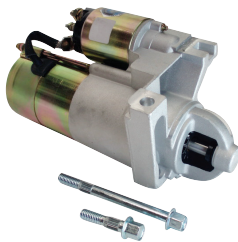

STARTER 12V

Pinion 9 teeth - Clockwise rotation
Reducer
Engines: Mercruiser, OMC, Volvo Penta, Marine Power, Delco
Marine Power: 0172-000
Merc: 50-806963A2, 50-806963A4, 50-806954A2, 50-812429A2
Volvo: 3854750, 3856003
OMC: 988217, 3954750, 3850526, 3855882, 3858463, 3856003
Delco: 9000763, 9000820, 9000822

RE 91596