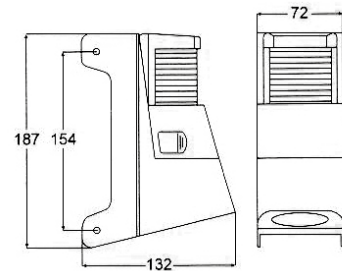

Lens color	Grades	Base	Dimensions mm	Visibility	Vessels m	Lamps	Code
White 225°	225° + foredeck	Black	72 x 187 x 132 mm	2 miles	12	SV 8,5 - 8	RE 58888
White 225°	225° + foredeck	White	72 x 187 x 132 mm	2 miles	12	SV 8,5 - 8	RE 58889