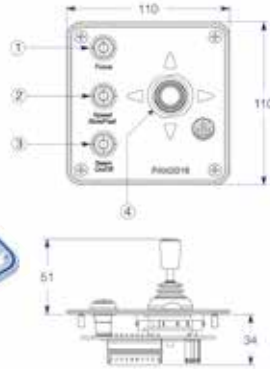

Voltage supply	Power W	Housing materials	Range at 1 lux	Light intensity cd	Angle vertical elevation	Angle Rotation Pan	Weight Kg	Code
230 V	2000	Aluminum	1225 mt	1.500.000	+20°up -30°down	340°	30	RE 59223