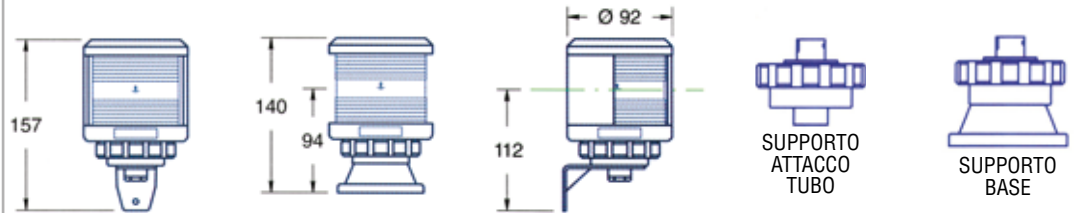

## NAVIGATION LIGHT SERIES 35

RINA approval for small or seagoing vessels with a length less than 20 meters.  
Conform to the standard COLREG 72. Base, bracket or pipe mounting.  
Degree of protection: IP 56. Matt black polycarbonate, reinforced with fibreglass  
Fresnel polycarbonate lent, shock resistant  
Practical lampholder in the lower part.