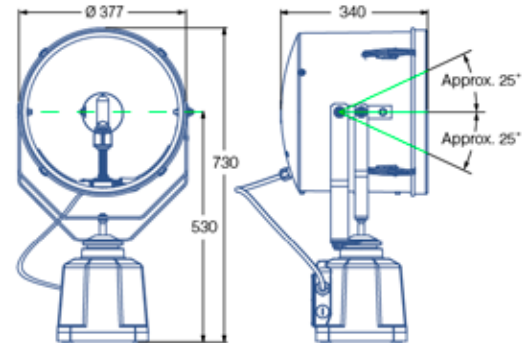

Voltage supply	Power W	Housing materials	Range at 1 lux	Light intensity cd	Angle vertical elevation	Angle Rotation Pan	Weight Kg	Code
230 V	1000	Aluminium	1104 mt	1.220.000	+25°up -25°down	340°	16,6	RE 59224
24 V	250	Aluminium	904 mt	820.000	+25°up -25°down	340°	16,6	RE 59226