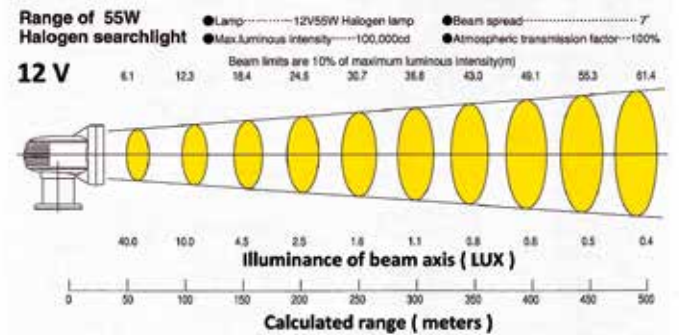

Voltage supply	Power bulb W	Absorption A	Peak candle power	Dimensions external mm	Dimensions Base mm	Dimensions Control mm	Weight Kg	Code
12V	55	5	100000	150x205x215	Ø 120 mm	95x85x75	2,9 Kg	RE 59275
24V	70	3	80000	150x205x215	Ø 120 mm	95x85x75	2,9 Kg	RE 59276

SECONDARY REMOTE CONTROL 12V (included cable)
SECONDARY REMOTE CONTROL 24V (included cable)
REPLACEMENT HALOGEN BULB 12V (55W)
REPLACEMENT HALOGEN BULB 24V (70W)

RE 59277
RE 59278
RE 00173
RE 00174