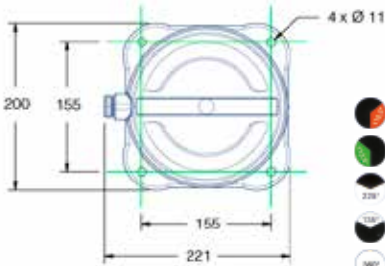

Lens Color	Mounting	Grades	Base	Dimensions mm	Minimum visibility	Lenght Vessel (mt)	Type lampholder	Code
Red	With base	112,5°	Black	200 x 200 x 290 mm	3 N.M	> 20	P 28 s	RE 59187
Green	With base	112,5°	Black	200 x 200 x 290 mm	3 N.M	> 20	P 28 s	RE 59188
White	With base	225°	Black	200 x 200 x 290 mm	6 N.M	> 20	P 28 s	RE 59189
White	With base	135°	Black	200 x 200 x 290 mm	3 N.M	> 20	P 28 s	RE 59190
White 360°	With base	360°	Black	200 x 200 x 290 mm	3 N.M	> 20	P 28 s	RE 59191
Red 360°	With base	360°	Black	200 x 200 x 290 mm	3 N.M	> 20	P 28 s	RE 59192
Green 360°	With base	360°	Black	200 x 200 x 290 mm	3 N.M	> 20	P 28 s	RE 59193
Yellow 360°	With base	360°	Black	200 x 200 x 290 mm	3 N.M	> 20	P 28 s	RE 59194