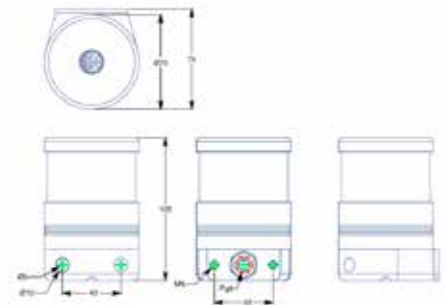

Lens Color	Mounting	Grades	Base	Dimensions mm	Minimum visibility	Lenght Vessel (mt)	Consumption	Code
Red	Side	112,5°	Black	74 x 70 x 105	2 N.M	< 20	3 W	RE 59020
Green	Side	112,5°	Black	74 x 70 x 105	2 N.M	< 20	3 W	RE 59021
White	Side	225°	Black	74 x 70 x 105	3 N.M	< 20	3 W	RE 59022
White	Side	135°	Black	74 x 70 x 105	2 N.M	< 20	3 W	RE 59023
White 360°	Whit base	360°	Black	83 x 83 x 104	2 N.M	< 20	3 W	RE 59024
Red 360°	With base	360°	Black	83 x 83 x 104	2 N.M	< 20	3 W	RE 59025
Green 360°	With base	360°	Black	83 x 83 x 104	2 N.M	< 20	3 W	RE 59026
Yellow 360°	With base	360°	Black	83 x 83 x 104	2 N.M	< 20	3 W	RE 59027