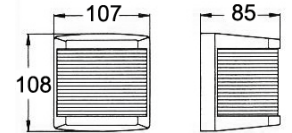

NAVIGATION LIGHT SERIES 2984

RINA approval for vessels less than 20 mt in length
Vertical surface mount
UV and impact resistant plastic housing and lens
Housing snaps to base without screw