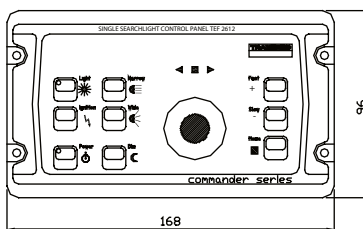

Rear side connections