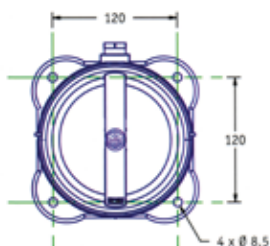

NAVIGATION LIGHT

RINA approval for small or seagoing vessels with a length less than 50 meters.
Conform to the standard COLREG 72. Base, bracket or hoisting mounting.
Degree of protection: IP 56. Matt black polycarbonate, reinforced with fibreglass.
Fresnel polycarbonate lent, shock resistant.
Available with Bulb Bay15D 230V 53W

Lens Color	Mounting	Grades	Base	Dimensions mm	Minimum visibility	Lenght Vessel (mt)	Type lampholder	Code
Red	Bracket	112,5°	Black	160 x 175 x 222 mm	2 N.M	< 50	BAY 15d	RE 59008
Green	Bracket	112,5°	Black	160 x 175 x 222 mm	2 N.M	< 50	BAY 15d	RE 59009
Red	Whit base	112,5°	Black	160 x 175 x 222 mm	2 N.M	< 50	BAY 15d	RE 59010
Green	Whit base	112,5°	Black	160 x 175 x 222 mm	2 N.M	< 50	BAY 15d	RE 59011
White	Whit base	225°	Black	160 x 175 x 222 mm	5 N.M	< 50	BAY 15d	RE 59012
White	Whit base	135°	Black	160 x 175 x 222 mm	2 N.M	< 50	BAY 15d	RE 59013
White 360°	Whit base	360°	Black	160 x 175 x 222 mm	2 N.M	< 50	BAY 15d	RE 59014
Red 360°	Whit base	360°	Black	160 x 175 x 222 mm	2 N.M	< 50	BAY 15d	RE 59015
Green 360°	Whit base	360°	Black	160 x 175 x 222 mm	2 N.M	< 50	BAY 15d	RE 59016
Yellow 360°	Whit base	360°	Black	160 x 175 x 222 mm	2 N.M	< 50	BAY 15d	RE 59017