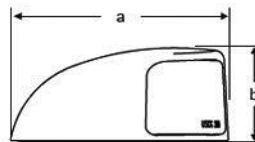

Approvals: IMO Col Reg 72, RINA, USCG, ABYC A-16, Maritime NZ

**Dimensions:**

a = 90.0mm / 3.54"

b = 38.5mm / 1.52"

c = 50.0mm / 1.97"

Starboard from starboard side

Starboard from top

Starboard from bow