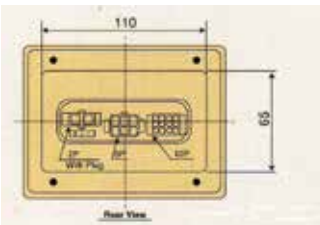

REMOTE CONTROL SEARCHLIGHTS

Heavily anodized aluminium coating housing
All materials are non corrosive
Supplied complete with joystick remote control
High power (200.000 candle). 360° Horizontal rotation
Vertical sweep: 9° up and 17° down
Corrosion resistant parabolic mirror with adjustable focus
Beam spread: Horizontal 7°, Vertical 5°
Degree of protection: IP 56

Voltage supply	Power W	Absorption A	Peak Candle power	Dimensions external mm	Dimensions Base	Dimensions Control Panel	Weight	Code
12 V	55 x 2	10	200.000	232x199x206	120 mm	130 x 100 mm	3,25 Kg	RE 59219