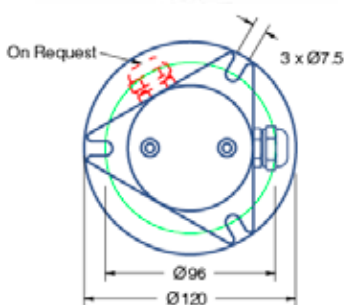

NAVIGATION LIGHTS

Applications:
For vessels transiting the Suez canal
For general lighting
Manufactured in stainless steel 316
Well glass, borosilicate,
Protection class: IP 66
Without protective cage
Lampholder B22 (E27 on request)
Cable gland Pg13 on the side
Stainless steel triangular base with 3 fixing holes

Lens Color	Voltage Supply	PN	Base	Dimensions mm	Lens	Lenght Vessel (mt)	Type lampholder	Code
White 360°	230 - 24 V	00	Steel	Ø 120 x 170 mm	Glass	> 20	B 22	RE 59259
Red 360°	230 - 24 V	01	Steel	Ø 120 x 170 mm	Glass	> 20	B 22	RE 59260
Green 360°	230 - 24 V	02	Steel	Ø 120 x 170 mm	Glass	> 20	B 22	RE 59261
Yellow 360°	230 - 24 V	03	Steel	Ø 120 x 170 mm	Glass	> 20	B 22	RE 59262
Blue 360°	230 - 24 V	04	Steel	Ø 120 x 170 mm	Glass	> 20	B 22	RE 59263

NAVIGATION LIGHTS

WITH PROTECTIVE CAGE

Applications:
For vessels transiting the Suez canal
For General lighting
Manufactured in stainless steel 316
Well glass, borosilicate,
Protection class: IP 66
Lampholder B22 (E27 on request)
Cable gland Pg13 on the side
Stainless steel Triangular base with 3 fixing holes

Lens Color	Voltage Supply	PN	Base	Dimensions mm	Lens	Lenght Vessel (mt)	Type lampholder	Code
White 360°	230 - 24 V	50	Steel	Ø 120 x 170 mm	Glass	> 20	B 22	RE 59264
Red 360°	230 - 24 V	51	Steel	Ø 120 x 170 mm	Glass	> 20	B 22	RE 59265
Green 360°	230 - 24 V	52	Steel	Ø 120 x 170 mm	Glass	> 20	B 22	RE 59266
Yellow 360°	230 - 24 V	53	Steel	Ø 120 x 170 mm	Glass	> 20	B 22	RE 59267
Blue 360°	230 - 24 V	54	Steel	Ø 120 x 170 mm	Glass	> 20	B 22	RE 59268