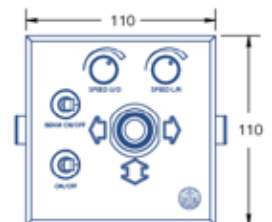

Voltage supply	Power W	Housing materials	Range at 1 lux	Light intensity cd	Angle vertical elevation	Angle Rotation Pan	Weight Kg	Code
230 V	1000	Aluminium	1104 mt	1.220.000	+25°up -25°down	340°	16,6	RE 59224
24 V	250	Aluminium	904 mt	820.000	+25°up -25°down	340°	16,6	RE 59226