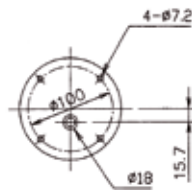

Voltage supply	Power W	Absorption A	Peak Candle power	Dimensions external mm	Dimensions Base mm	Dimensions Control Panel	Weight	Code
12V	55 x 2	10	200.000	232x199x206	120	130 x 100 mm	3,25 Kg	RE 59204
24V	55 x 2	5	160.000	232x199x206	120	130 x 100 mm	3,25 Kg	RE 59205

White cover

RE 59209