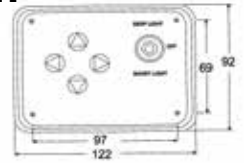

Voltage supply	Power	Dimensions beam mm	Dimensions external mm	Dimensions Base mm	Dimensions Control Panel mm	Weight	Code
12 V	55 W x 2	135	220 x 257 x 210	Ø 120	122 x 92 x 40	4 Kg	RE 59208

Replacement sealed beam 12V 55W

RE 00105