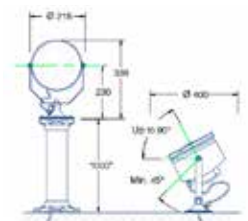

Voltage supply	Power W	Housing materials	Dimensions Beam mm	Dimensions	Base fixing	Range Max mt	Weight Kg	Code
28 V	250	Aluminium	200	218 x 339 x 150	With bracket	700	2,6	RE 58856