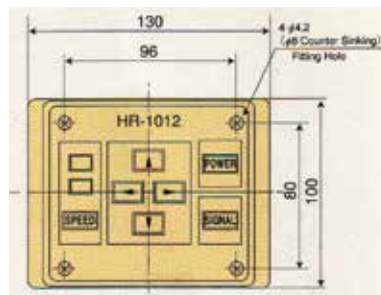

Rear view

Secondary remote control 12V (included cable)
Secondary remote control 24V (included cable)

RE 59206
RE 59207