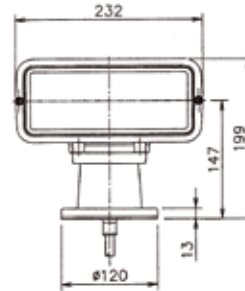

Voltage supply	Power W	Absorption A	Peak Candle power	Dimensions external mm	Dimensions Base mm	Dimensions Control Panel	Weight	Code
12V	55 x 2	10	200.000	232x199x206	120	130 x 100 mm	3,25 Kg	RE 59204
24V	55 x 2	5	160.000	232x199x206	120	130 x 100 mm	3,25 Kg	RE 59205

White cover

RE 59209