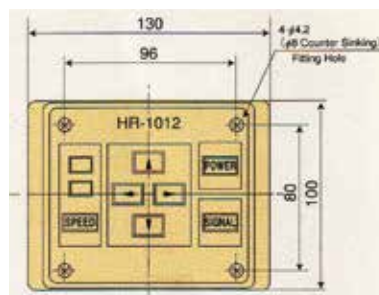

Rear view

Secondary remote control 12V (included cable)
Secondary remote control 24V (included cable)

RE 59206
RE 59207

Replacement bulb 12V
Replacement bulb 24V

RE 00029
RE 00030