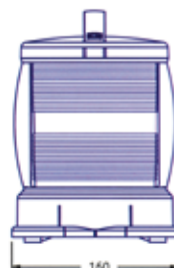

NAVIGATION LIGHT

RINA approval for small or seagoing vessels with a length less than 50 meters.
Conform to the standard COLREG 72. Base, bracket or hoisting mounting.
Degree of protection: IP 56. Matt black polycarbonate, reinforced with fibreglass.
Fresnel polycarbonate lent, shock resistant.
Available with Bulb Bay15D 230V 53W

Lens Color	Mounting	Grades	Base	Dimensions mm	Minimum visibility	Lenght Vessel (mt)	Type lampholder	Code
Red	Bracket	112,5°	Black	160 x 175 x 222 mm	2 N.M	< 50	BAY 15d	RE 59008
Green	Bracket	112,5°	Black	160 x 175 x 222 mm	2 N.M	< 50	BAY 15d	RE 59009
Red	Whit base	112,5°	Black	160 x 175 x 222 mm	2 N.M	< 50	BAY 15d	RE 59010
Green	Whit base	112,5°	Black	160 x 175 x 222 mm	2 N.M	< 50	BAY 15d	RE 59011
White	Whit base	225°	Black	160 x 175 x 222 mm	5 N.M	< 50	BAY 15d	RE 59012
White	Whit base	135°	Black	160 x 175 x 222 mm	2 N.M	< 50	BAY 15d	RE 59013
White 360°	Whit base	360°	Black	160 x 175 x 222 mm	2 N.M	< 50	BAY 15d	RE 59014
Red 360°	Whit base	360°	Black	160 x 175 x 222 mm	2 N.M	< 50	BAY 15d	RE 59015
Green 360°	Whit base	360°	Black	160 x 175 x 222 mm	2 N.M	< 50	BAY 15d	RE 59016
Yellow 360°	Whit base	360°	Black	160 x 175 x 222 mm	2 N.M	< 50	BAY 15d	RE 59017