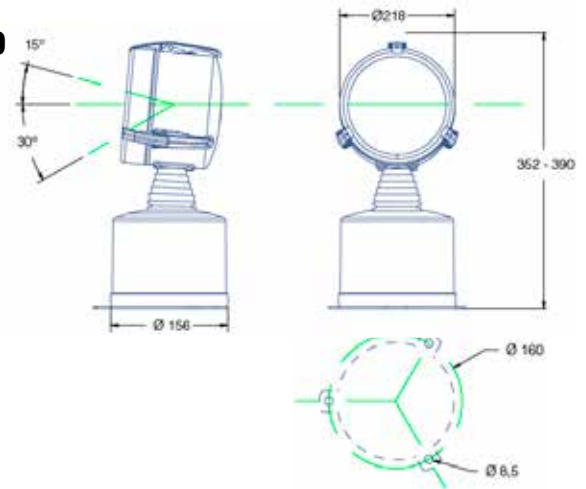

Voltage supply	Power W	Housing materials	Diameter parable mm	Projector measures mm	Range Max	Weight Kg	Code
24 V	250	Aluminium	218	215 x 340 x 156	700 mt	4,6	RE 58869
220 V	1000	Aluminium	218	215 x 340 x 156	630 mt	4,6	RE 59210

Halogen lamp 24V - 250W
Halogen lamp 220V - 350W

RE 00163
RE 00164