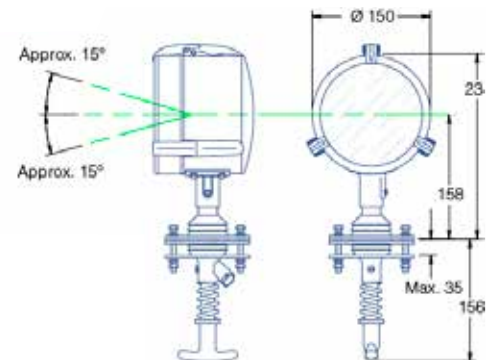

PROFESSIONAL SEARCH LIGHTS DHR150 CB

Suitable for the marine industry and pleasure craft
Brushed stainless steel 316 housing and solid brass chromium plated handle
Degree of protection: IP 56
Sealed cable entry via PG9
Can be rotated through 2 axes