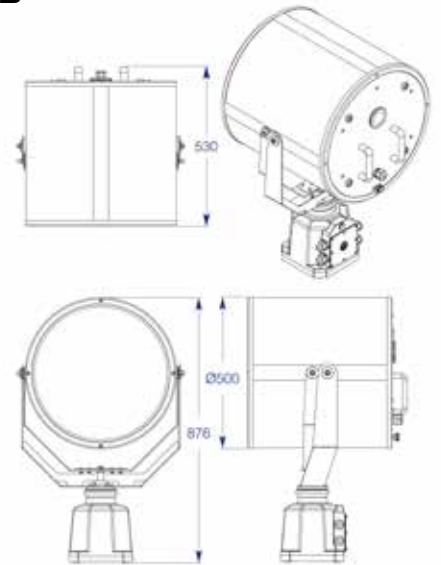

Voltage supply	Power W	Housing materials	Range at 1 lux	Light intensity cd	Angle vertical elevation	Angle Rotation Pan	Weight Kg	Code
230 V	2000	Aluminum	1225 mt	1.500.000	+20°up -30°down	340°	30	RE 59223