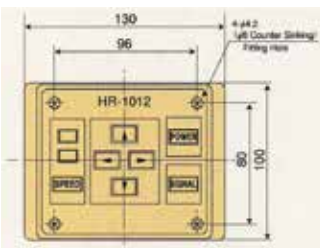

REMOTE CONTROL SEARCHLIGHTS

Heavily anodized aluminium coating housing
All materials are non corrosive
Supplied complete with joystick remote control
High power (200.000 candle). 360° Horizontal rotation
Vertical sweep: 9° up and 17° down
Corrosion resistant parabolic mirror with adjustable focus
Beam spread: Horizontal 7°, Vertical 5°
Degree of protection: IP 56

Voltage supply	Power W	Absorption A	Peak Candle power	Dimensions external mm	Dimensions Base	Dimensions Control Panel	Weight	Code
12 V	55 x 2	10	200.000	232x199x206	120 mm	130 x 100 mm	3,25 Kg	RE 59219