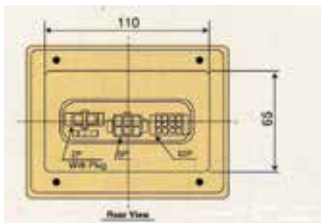

Voltage supply	Power W	Absorption A	Peak Candle power	Dimensions external mm	Dimensions Base mm	Dimensions Control Panel	Weight	Code
12V	55 x 2	10	200.000	232x199x206	120	130 x 100 mm	3,25 Kg	RE 59204
24V	55 x 2	5	160.000	232x199x206	120	130 x 100 mm	3,25 Kg	RE 59205

White cover

RE 59209