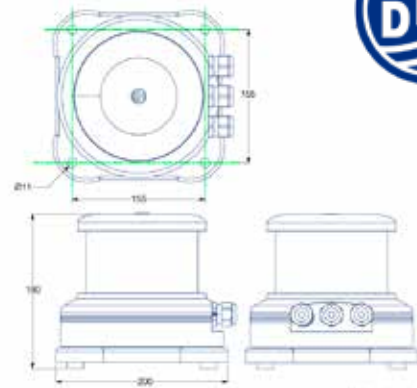

NAVIGATION LIGHTS SERIES 80 LED

MED and USGS approved for boats up to 50 meters.
UV resistant borosilicate lens.
Made of reinforced anodized aluminum.
Protection degree IP 66.
24Vdc power supply (-20% +30%).
Temperature range -25°C +55°C.

Lens Color	Mounting	Grades	Base	Dimensions mm	Minimum visibility	Lenght Vessel (mt)	Consumption	Code
Red	With base	112,5°	Black	200 x 200 x 180	3 N.M	> 20	6 W	RE 59180
Green	With base	112,5°	Black	200 x 200 x 180	3 N.M	> 20	6 W	RE 59181
White	With base	225°	Black	200 x 200 x 180	6 N.M	> 20	18 W	RE 59182
White	With base	135°	Black	200 x 200 x 180	3 N.M	> 20	5,5 W	RE 59183
White 360°	With base	360°	Black	200 x 200 x 180	3 N.M	> 20	5,5 W	RE 59184
Red 360°	With base	360°	Black	200 x 200 x 180	3 N.M	> 20	6 W	RE 59185
Green 360°	With base	360°	Black	200 x 200 x 180	3 N.M	> 20	6 W	RE 59186