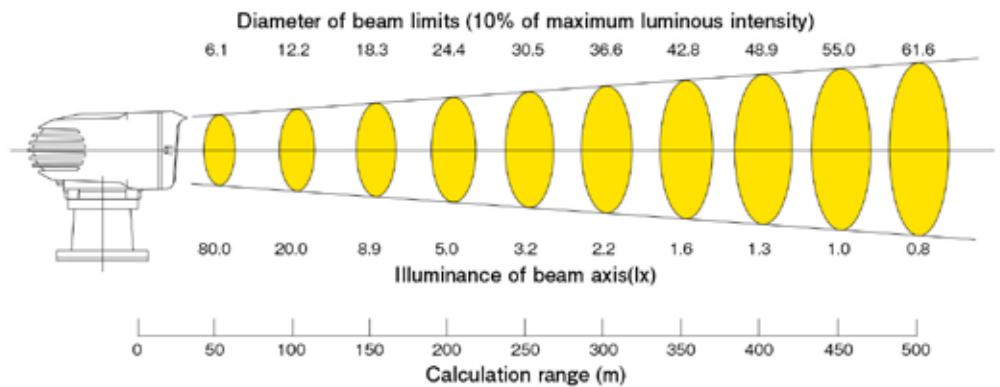

REMOTE CONTROL SEARCHLIGHTS

Heavily anodized aluminium coating housing
All materials are non corrosive
Supplied complete with joystick remote control
High power (200.000 candle). 360° Horizontal rotation
Vertical sweep: 9° up and 17° down
Corrosion resistant parabolic mirror with adjustable focus
Beam spread: Horizontal 7°, Vertical 5°
Degree of protection: IP 56

Voltage supply	Power W	Absorption A	Peak Candle power	Dimensions external mm	Dimensions Base	Dimensions Control Panel	Weight	Code
12 V	55 x 2	10	200.000	232x199x206	120 mm	130 x 100 mm	3,25 Kg	RE 59219