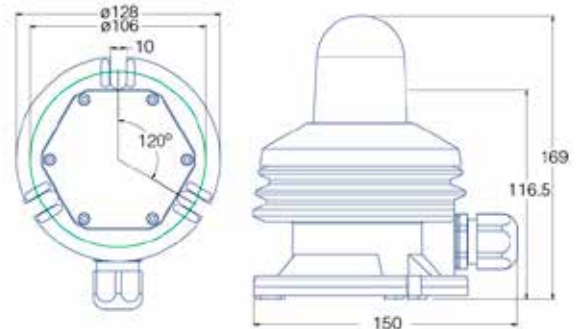

Lens Color	Supply voltage	Base	Dimensions	Consumption	Mt	Lamp	Code
White 360°	90 - 265 Vdc	INOX	Ø 128 x 169 mm	3 W	> 20	LED	RE 59244
Red 360°	90 - 265 Vdc	INOX	Ø 128 x 169 mm	3 W	> 20	LED	RE 59245
Green 360°	90 - 265 Vdc	INOX	Ø 128 x 169 mm	3 W	> 20	LED	RE 59246
Yellow 360°	90 - 265 Vdc	INOX	Ø 128 x 169 mm	3 W	> 20	LED	RE 59247
Blue 360°	90 - 265 Vdc	INOX	Ø 128 x 169 mm	2 W	> 20	LED	RE 59248
White 360°	24 V	INOX	Ø 128 x 169 mm	3 W	> 20	LED	RE 59254
Red 360°	24 V	INOX	Ø 128 x 169 mm	3 W	> 20	LED	RE 59255
Green 360°	24 V	INOX	Ø 128 x 169 mm	3 W	> 20	LED	RE 59256
Yellow 360°	24 V	INOX	Ø 128 x 169 mm	3 W	> 20	LED	RE 59257
Blue 360°	24 V	INOX	Ø 128 x 169 mm	2 W	> 20	LED	RE 59258