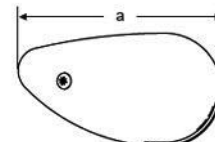

Approvals: IMO Col Reg 72, RINA, USCG, ABYC A-16, Maritime NZ

**Dimensions:**

a = 90.0mm / 3.54"

b = 38.5mm / 1.52"

c = 50.0mm / 1.97"

Starboard from starboard side

Starboard from top

Starboard from bow