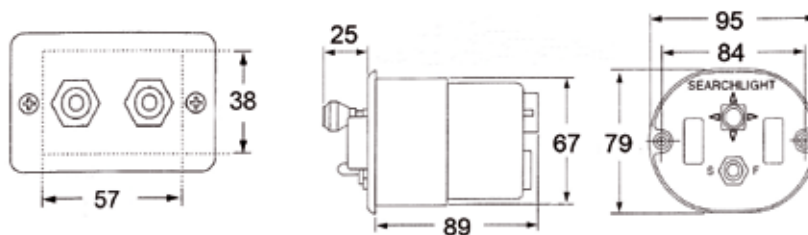

SECONDARY REMOTE CONTROL KITS

Allow searchlights to be operated from both upper and lower helm station
Kit includes station selector panel V splices and butt connectors
Searchlight protected from 2 fuses (3A-10A)