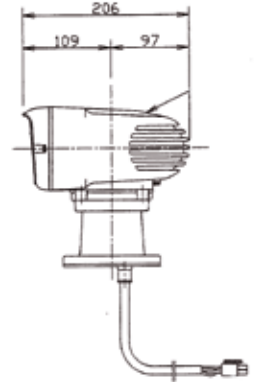

REMOTE CONTROL SEARCHLIGHTS

Heavily anodized aluminium coating housing
All materials are non corrosive
Supplied complete with joystick remote control
High power (200.000 candle). 360° Horizontal rotation
Vertical sweep: 9° up and 17° down
Corrosion resistant parabolic mirror with adjustable focus
Beam spread: Horizontal 7°, Vertical 5°
Degree of protection: IP 56

Voltage supply	Power W	Absorption A	Peak Candle power	Dimensions external mm	Dimensions Base mm	Dimensions Control Panel	Weight	Code
12V	55 x 2	10	200.000	232x199x206	120	130 x 100 mm	3,25 Kg	RE 59204
24V	55 x 2	5	160.000	232x199x206	120	130 x 100 mm	3,25 Kg	RE 59205

White cover

RE 59209