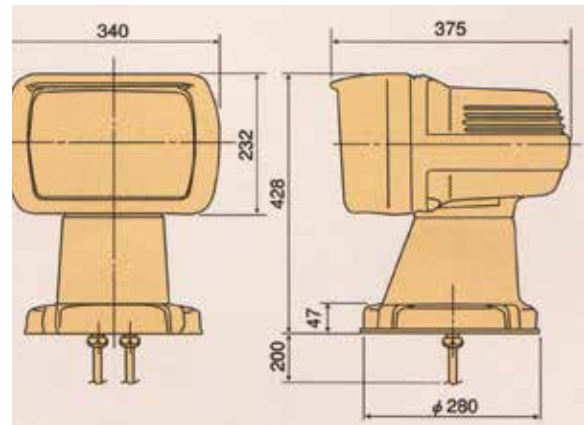

Voltage supply V	Power xenon lamps	Absorption A	Dimensions Beam mm	Peak Candle power	Dimensions external mm	Dimensions Base mm	Dimensions Control Panel (mm)	Weight Kg	Code
24	150 Xenon	8,5	218x150	6.000.000	340x428x375	280	170x135x88,5	23	RE 59220

XENON SPARE BULB 150W

RE 00162