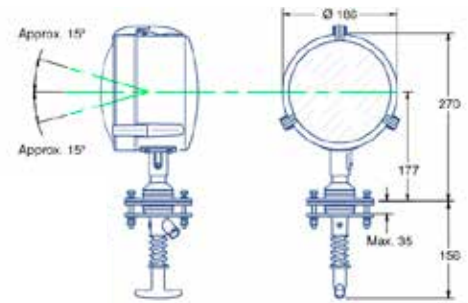

Voltage supply	Power W	Housing materials	Dimensions Beam mm	Dimensions	Base fixing	Range Max mt	Weight Kg	Code
10 - 32 Vdc	20	Steel + ott.cr	156	185 x 270 x 190	3 x 7 mm	475 mt	3,2	RE 59217