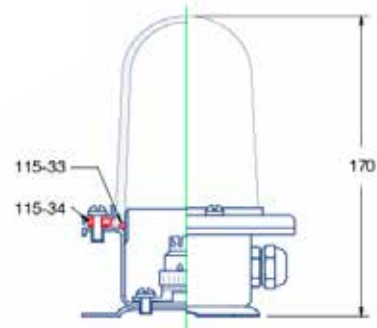

NAVIGATION LIGHTS

WITH PROTECTIVE CAGE

Applications:
For vessels transiting the Suez canal
For General lighting
Manufactured in stainless steel 316
Well glass, borosilicate,
Protection class: IP 66
Lampholder B22 (E27 on request)
Cable gland Pg13 on the side
Stainless steel Triangular base with 3 fixing holes