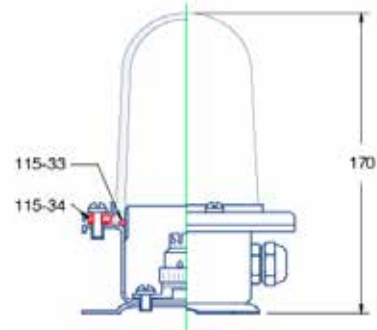

NAVIGATION LIGHTS

Applications:
For vessels transiting the Suez canal
For general lighting
Manufactured in stainless steel 316
Well glass, borosilicate,
Protection class: IP 66
Without protective cage
Lampholder B22 (E27 on request)
Cable gland Pg13 on the side
Stainless steel triangular base with 3 fixing holes

Lens Color	Voltage Supply	PN	Base	Dimensions mm	Lens	Lenght Vessel (mt)	Type lampholder	Code
White 360°	230 - 24 V	00	Steel	Ø 120 x 170 mm	Glass	> 20	B 22	RE 59259
Red 360°	230 - 24 V	01	Steel	Ø 120 x 170 mm	Glass	> 20	B 22	RE 59260
Green 360°	230 - 24 V	02	Steel	Ø 120 x 170 mm	Glass	> 20	B 22	RE 59261
Yellow 360°	230 - 24 V	03	Steel	Ø 120 x 170 mm	Glass	> 20	B 22	RE 59262
Blue 360°	230 - 24 V	04	Steel	Ø 120 x 170 mm	Glass	> 20	B 22	RE 59263