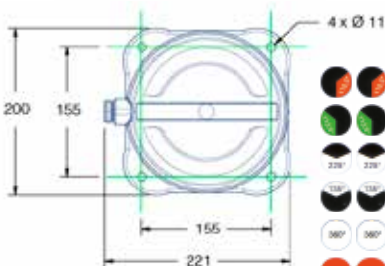

Bulb P28s 230V 65W or 24V 40W.

Lens Color	Mounting	Grades	Base	Dimensions mm	Minimum visibility	Lenght Vessel (mt)	Type lampholder	Code
Red	With base	112,5°	Black	200 x 200 x 470 mm	3 N.M	> 20	P 28 s	RE 59195
Green	With base	112,5°	Black	200 x 200 x 470 mm	3 N.M	> 20	P 28 s	RE 59196
White	With base	225°	Black	200 x 200 x 470 mm	6 N.M	> 20	P 28 s	RE 59197
White	With base	135°	Black	200 x 200 x 470 mm	3 N.M	> 20	P 28 s	RE 59198
White 360°	With base	360°	Black	200 x 200 x 470 mm	3 N.M	> 20	P 28 s	RE 59199
Red 360°	With base	360°	Black	200 x 200 x 470 mm	3 N.M	> 20	P 28 s	RE 59172
Green 360°	With base	360°	Black	200 x 200 x 470 mm	3 N.M	> 20	P 28 s	RE 59173