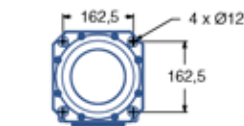

Voltage supply	Power W	Housing materials	Range at 1 lux	Light intensity cd	Angle vertical elevation	Angle Rotation Pan	Weight Kg	Code
230 V	1000	Aluminium	1104 mt	1.220.000	+25°up -25°down	340°	16,6	RE 59224
24 V	250	Aluminium	904 mt	820.000	+25°up -25°down	340°	16,6	RE 59226