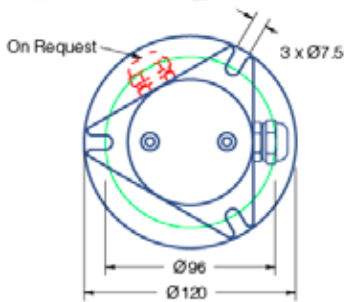

NAVIGATION LIGHTS

Applications:
For vessels transiting the Suez canal
For general lighting
Manufactured in stainless steel 316
Well glass, borosilicate,
Protection class: IP 66
Without protective cage
Lampholder B22 (E27 on request)
Cable gland Pg13 on the side
Stainless steel triangular base with 3 fixing holes

Lens Color	Voltage Supply	PN	Base	Dimensions mm	Lens	Lenght Vessel (mt)	Type lampholder	Code
White 360°	230 - 24 V	00	Steel	Ø 120 x 170 mm	Glass	> 20	B 22	RE 59259
Red 360°	230 - 24 V	01	Steel	Ø 120 x 170 mm	Glass	> 20	B 22	RE 59260
Green 360°	230 - 24 V	02	Steel	Ø 120 x 170 mm	Glass	> 20	B 22	RE 59261
Yellow 360°	230 - 24 V	03	Steel	Ø 120 x 170 mm	Glass	> 20	B 22	RE 59262
Blue 360°	230 - 24 V	04	Steel	Ø 120 x 170 mm	Glass	> 20	B 22	RE 59263

NAVIGATION LIGHTS

WITH PROTECTIVE CAGE

Applications:
For vessels transiting the Suez canal
For General lighting
Manufactured in stainless steel 316
Well glass, borosilicate,
Protection class: IP 66
Lampholder B22 (E27 on request)
Cable gland Pg13 on the side
Stainless steel Triangular base with 3 fixing holes

Lens Color	Voltage Supply	PN	Base	Dimensions mm	Lens	Lenght Vessel (mt)	Type lampholder	Code
White 360°	230 - 24 V	50	Steel	Ø 120 x 170 mm	Glass	> 20	B 22	RE 59264
Red 360°	230 - 24 V	51	Steel	Ø 120 x 170 mm	Glass	> 20	B 22	RE 59265
Green 360°	230 - 24 V	52	Steel	Ø 120 x 170 mm	Glass	> 20	B 22	RE 59266
Yellow 360°	230 - 24 V	53	Steel	Ø 120 x 170 mm	Glass	> 20	B 22	RE 59267
Blue 360°	230 - 24 V	54	Steel	Ø 120 x 170 mm	Glass	> 20	B 22	RE 59268