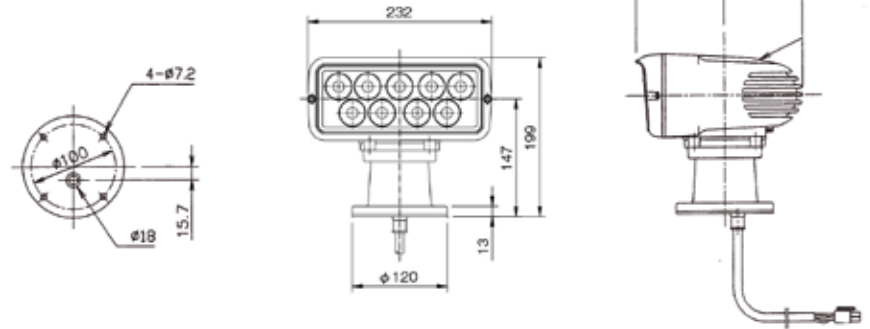

REMOTE CONTROL SEARCHLIGHTS

Heavily anodized aluminium coating housing
All materials are non corrosive
Supplied complete with joystick remote control
High power (200.000 candle). 360° Horizontal rotation
Vertical sweep: 9° up and 17° down
Corrosion resistant parabolic mirror with adjustable focus
Beam spread: Horizontal 7°, Vertical 5°
Degree of protection: IP 56

Voltage supply	Power W	Absorption A	Peak Candle power	Dimensions external mm	Dimensions Base	Dimensions Control Panel	Weight	Code
12 V	55 x 2	10	200.000	232x199x206	120 mm	130 x 100 mm	3,25 Kg	RE 59219