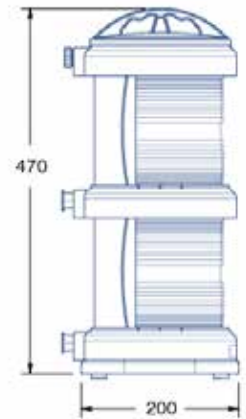

Bulb P28s 230V 65W or 24V 40W.

Lens Color	Mounting	Grades	Base	Dimensions mm	Minimum visibility	Lenght Vessel (mt)	Type lampholder	Code
Red	With base	112,5°	Black	200 x 200 x 470 mm	3 N.M	> 20	P 28 s	RE 59195
Green	With base	112,5°	Black	200 x 200 x 470 mm	3 N.M	> 20	P 28 s	RE 59196
White	With base	225°	Black	200 x 200 x 470 mm	6 N.M	> 20	P 28 s	RE 59197
White	With base	135°	Black	200 x 200 x 470 mm	3 N.M	> 20	P 28 s	RE 59198
White 360°	With base	360°	Black	200 x 200 x 470 mm	3 N.M	> 20	P 28 s	RE 59199
Red 360°	With base	360°	Black	200 x 200 x 470 mm	3 N.M	> 20	P 28 s	RE 59172
Green 360°	With base	360°	Black	200 x 200 x 470 mm	3 N.M	> 20	P 28 s	RE 59173