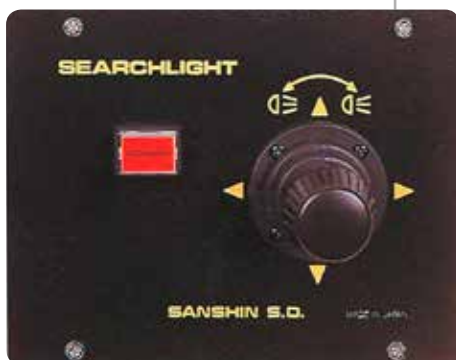

Voltage supply V	Power xenon lamps	Absorption A	Dimensions Beam mm	Peak Candle power	Dimensions external mm	Dimensions Base mm	Dimensions Control Panel (mm)	Weight Kg	Code
24	150 Xenon	8,5	218x150	6.000.000	340x428x375	280	170x135x88,5	23	RE 59220

XENON SPARE BULB 150W

RE 00162