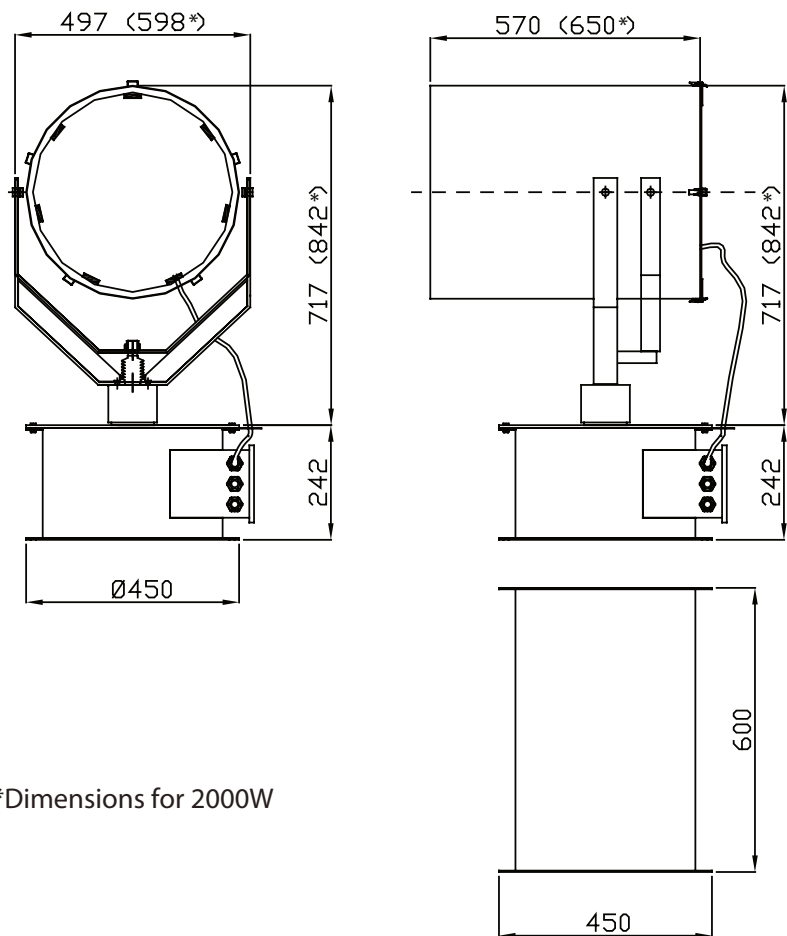

*Dimensions for 2000W

Voltage supply	Power W	Housing materials	Range at 1 lux	Light intensity cd	Angle vertical elevation	Angle Rotation Pan	Weight Kg	Code
230 V	1000	Aluminium	6700 mt	40.000.000	+25° up -30° down	L170° R170°	72,5	RE 59230
230 V	1600	Aluminium	7400 mt	52.000.000	+25° up -30° down	L170° R170°	72,5	RE 59231