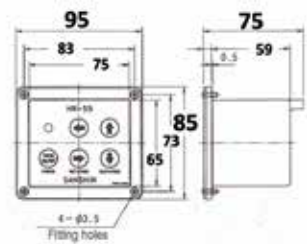

Voltage supply	Power bulb W	Absorption A	Peak candle power	Dimensions external mm	Dimensions Base mm	Dimensions Control mm	Weight Kg	Code
12V	55	5	100000	150x205x215	Ø 120 mm	95x85x75	2,9 Kg	RE 59275
24V	70	3	80000	150x205x215	Ø 120 mm	95x85x75	2,9 Kg	RE 59276

SECONDARY REMOTE CONTROL 12V (included cable)
SECONDARY REMOTE CONTROL 24V (included cable)
REPLACEMENT HALOGEN BULB 12V (55W)
REPLACEMENT HALOGEN BULB 24V (70W)

RE 59277
RE 59278
RE 00173
RE 00174