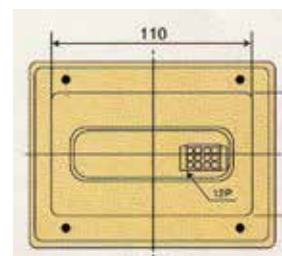

HALOGEN SEARCHLIGHTS

REMOTE CONTROL SEARCHLIGHTS

Heavily anodized aluminium coating housing
All materials are non corrosive
Supplied complete with joystick remote control
High power (200.000 candle). 360° Horizontal rotation
Vertical sweep: 9° up and 17° down
Corrosion resistant parabolic mirror with adjustable focus
Beam spread: Horizontal 7°, Vertical 5°
Degree of protection: IP 56

Voltage supply	Power W	Absorption A	Peak Candle power	Dimensions external mm	Dimensions Base mm	Dimensions Control Panel	Weight	Code
12V	55 x 2	10	200.000	232x199x206	120	130 x 100 mm	3,25 Kg	RE 59204
24V	55 x 2	5	160.000	232x199x206	120	130 x 100 mm	3,25 Kg	RE 59205

White cover

RE 59209

Rear view

Secondary remote control 12V (included cable)
Secondary remote control 24V (included cable)

RE 59206
RE 59207

Replacement bulb 12V
Replacement bulb 24V

RE 00029
RE 00030