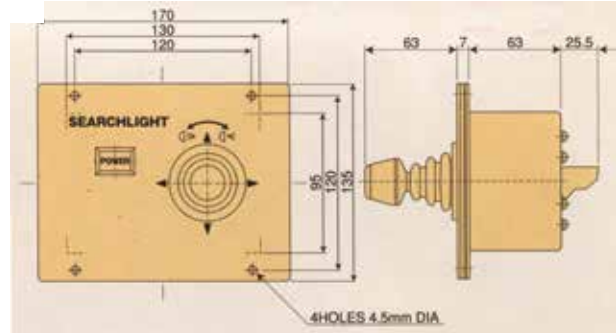

Voltage supply V	Power xenon lamps	Absorption A	Dimensions Beam mm	Peak Candle power	Dimensions external mm	Dimensions Base mm	Dimensions Control Panel (mm)	Weight Kg	Code
24	150 Xenon	8,5	218x150	6.000.000	340x428x375	280	170x135x88,5	23	RE 59220

XENON SPARE BULB 150W

RE 00162