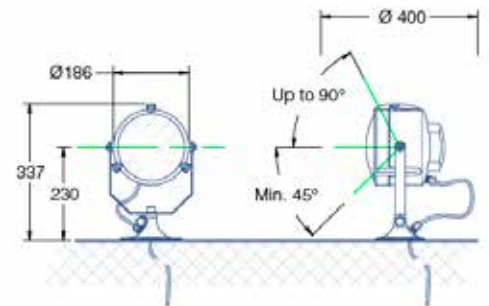

Voltage supply	Power W	Housing materials	Dimensions Beam mm	Dimensions	Base fixing	Range Max mt	Weight Kg	Code
10 - 32 Vdc	20	Steel + ott.cr	186	185 x 340 x 190	3 x 6 mm	475 mt	2,3	RE 59215