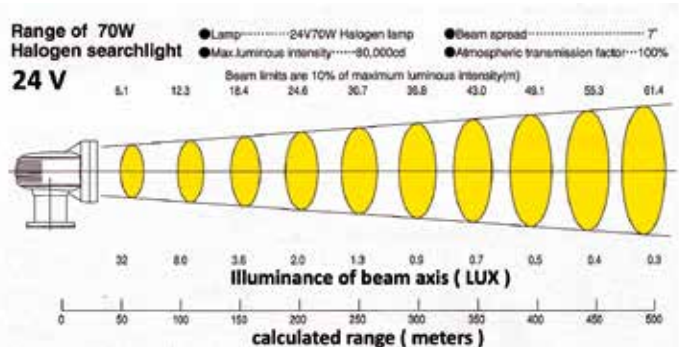

Voltage supply	Power bulb W	Absorption A	Peak candle power	Dimensions external mm	Dimensions Base mm	Dimensions Control mm	Weight Kg	Code
12V	55	5	100000	150x205x215	Ø 120 mm	95x85x75	2,9 Kg	RE 59275
24V	70	3	80000	150x205x215	Ø 120 mm	95x85x75	2,9 Kg	RE 59276

SECONDARY REMOTE CONTROL 12V (included cable)
SECONDARY REMOTE CONTROL 24V (included cable)
REPLACEMENT HALOGEN BULB 12V (55W)
REPLACEMENT HALOGEN BULB 24V (70W)

RE 59277
RE 59278
RE 00173
RE 00174