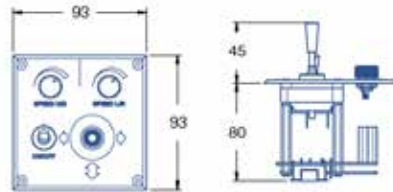

Voltage supply	Power W	Housing materials	Diameter parable mm	Projector measures mm	Range Max	Weight Kg	Code
24 V	250	Aluminium	218	215 x 340 x 156	700 mt	4,6	RE 58869
220 V	1000	Aluminium	218	215 x 340 x 156	630 mt	4,6	RE 59210

Halogen lamp 24V - 250W
Halogen lamp 220V - 350W

RE 00163
RE 00164