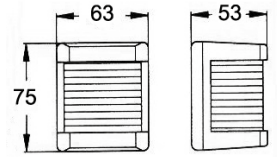

NAVIGATION LIGHT SERIES 3562

RINA approval for vessels less than 12 mt in length
Vertical surface mount
UV and impact resistant plastic housing and lens
Housing snaps to base without screw

BLACK SERIES.

Lens Colors	Grades	Base	Dimensions mm	Visibility	Ship size	Bulb	Code
Red	112,5°	Black	63 x 75 x 53 mm	1 nm	12	SV 8,5-8	RE 58890
Green	112,5°	Black	63 x 75 x 53 mm	1 nm	12	SV 8,5-8	RE 58891
Bicolor	112,5°+112,5°	Black	63 x 75 x 53 mm	1 nm	12	SV 8,5-8	RE 58894
White	225°	Black	63 x 75 x 53 mm	2 nm	12	SV 8,5-8	RE 58892
White	135°	Black	63 x 75 x 53 mm	2 nm	12	SV 8,5-8	RE 58893

WHITE SERIES.

Lens Colors	Grades	Base	Dimensions mm	Visibility	Ship size	Bulb	Code
Red	112,5°	White	63 x 75 x 53 mm	1 nm	12	SV 8,5-8	RE 58895
Green	112,5°	White	63 x 75 x 53 mm	1 nm	12	SV 8,5-8	RE 58896
Bicolor	112,5°+112,5°	White	63 x 75 x 53 mm	1 nm	12	SV 8,5-8	RE 58899
White	225°	White	63 x 75 x 53 mm	2 nm	12	SV 8,5-8	RE 58897
White	135°	White	63 x 75 x 53 mm	2 nm	12	SV 8,5-8	RE 58898

NAVIGATION LIGHT SERIES 2984

RINA approval for vessels less than 20 mt in length
Vertical surface mount
UV and impact resistant plastic housing and lens
Housing snaps to base without screw

BLACK SERIES.

Lens Colors	Grades	Base	Dimensions mm	Visibility	Ship size	Bulb	Code
Red	112,5°	Black	107 x 108 x 85 mm	2 nm	20	BAY15d	RE 59106
Green	112,5°	Black	107 x 108 x 85 mm	2 nm	20	BAY15d	RE 59107
Bicolor	112,5°+112,5°	Black	107 x 108 x 85 mm	2 nm	20	BAY15d	RE 59110
White	225°	Black	107 x 108 x 85 mm	3 nm	20	BAY15d	RE 59108
White	135°	Black	107 x 108 x 85 mm	2 nm	20	BAY15d	RE 59109

WHITE SERIES.