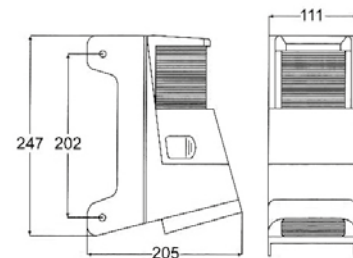

Lens color	Grades	Base	Dimensions mm	Visibility	Vessels m	Lamps	Code
White 225°	225° + foredeck	Black	111 x 247 x 205 mm	3 miles	20	BAY15d	RE 59118
White 225°	225° + foredeck	White	111 x 247 x 205 mm	3 miles	20	BAY15d	RE 59117