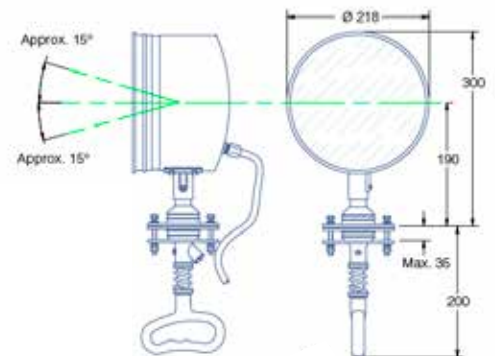

Voltage supply V	Power W	Housing materials	Dimensions Beam mm	Dimensions	Base fixing	Range Max mt	Weight Kg	Code
28 V	250	Aluminium	200	215 x 150 x 280**	With bracket	700	3,2	RE 59211

Sealed beam lamp 28V - 250W

RE 00128

Stainless steel tubes 250mm (maximum height search lights 500mm)
Stainless steel tubes 330mm (maximum height search lights 580mm)
Stainless steel tubes 500mm (maximum height search lights 750mm)

RE 59212
RE 59213
RE 59214

PROIETTORE PROFESSIONALE DHR 210

On deck searchlight, fully amagnetic and watertight In lacquered varnish and chromed brass Complete rotation on two axes IP 56