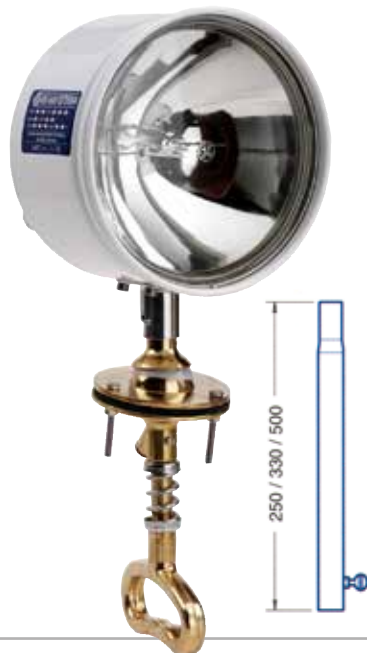

PROFESSIONAL SEARCH LIGHTS DHR 210

Suitable for the marine industry Waterproof deck search lights non-magnetic Parabolic mirror reflector 200mm, lead backed Sealed beam lamp 28V 250W Chromed seawater resistant aluminium housing UV-resistant powder coating, white RAL9016 Connection: neoprene cable from 1.5 mt. Internal cable gland supplied Pg 9. Degree of protection IP 34