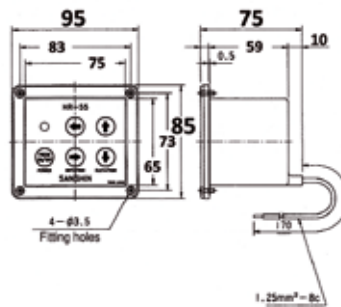

Voltage supply	Power bulb W	Absorption A	Peak candle power	Dimensions external mm	Dimensions Base mm	Dimensions Control mm	Weight Kg	Code
12V	55	5	100000	150x205x215	Ø 120 mm	95x85x75	2,9 Kg	RE 59275
24V	70	3	80000	150x205x215	Ø 120 mm	95x85x75	2,9 Kg	RE 59276

SECONDARY REMOTE CONTROL 12V (included cable)
SECONDARY REMOTE CONTROL 24V (included cable)
REPLACEMENT HALOGEN BULB 12V (55W)
REPLACEMENT HALOGEN BULB 24V (70W)

RE 59277
RE 59278
RE 00173
RE 00174