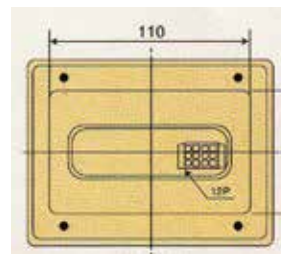

LED SEARCHLIGHTS

REMOTE CONTROL SEARCHLIGHTS

Heavily anodized aluminium coating housing
All materials are non corrosive
Supplied complete with joystick remote control
High power (200.000 candle). 360° Horizontal rotation
Vertical sweep: 9° up and 17° down
Corrosion resistant parabolic mirror with adjustable focus
Beam spread: Horizontal 7°, Vertical 5°
Degree of protection: IP 56

Voltage supply	Power W	Absorption A	Peak Candle power	Dimensions external mm	Dimensions Base	Dimensions Control Panel	Weight	Code
12 V	55 x 2	10	200.000	232x199x206	120 mm	130 x 100 mm	3,25 Kg	RE 59219

Rear view

Secondary remote control 12V (included cable)
Secondary remote control 24V (included cable)

RE 59206
RE 59207