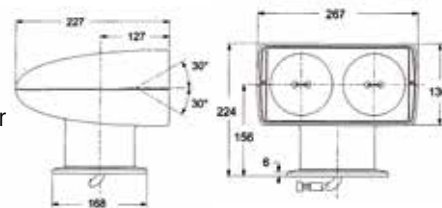

REMOTE CONTROL SEARCHLIGHT

Dual beam
Supplied complete with joystick remote control
Complete with 8 mt cable
Easily replaced halogen sealed beam delivers 200000 candle power
Full 360° horizontal rotation, 60° vertical sweep
Optional secondary full control panel for dual helm station
Absorption: 12V - 8A; 24V - 4A

Model	Voltage supply V	Power W	Absorption A	Dimensions beam mm	Dimensions external mm	Dimensions Base mm	Dimensions Control Panel (mm)	Weight Kg	Code
255 SL	12	100 x 2	8	125	267 x 224 x 227	Ø 168	95 x 79 x 89	5	RE 58875
255 SL	24	100 x 2	4	125	267 x 224 x 227	Ø 168	95 x 79 x 89	5	RE 58876

Replacement sealed beam 12/24V
Secondary control panel (with butt connectors) 12V
Secondary control panel (with butt connectors) 24V

RE 00104
RE 58875/P
RE 58876/P