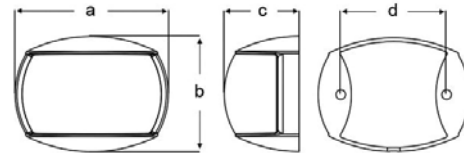

Approvals: IMO Col Reg 72, RINA, USCG, ABYC A-16, Maritime NZ

**Dimensions**  
 a = 71mm / 2.80"  
 b = 53mm / 2.09"  
 c = 33mm / 1.30"  
 d = 50 mm / 1.97"

Lamp type	Outer lens Color	Light Color	Degrees	Color	Operating voltage V	Consumption W	Visible Distance NM	Dimensions mm	Code
Starboard	Clear	Green	112,5	Black	8-28	<2	2	71 x 53 x 33	RE 59309
Port	Clear	Red	112,5	Black	8-28	<2	2	71 x 53 x 33	RE 59310
Stern	Clear	White	135	Black	8-28	<2	2	71 x 53 x 33	RE 59311
Starboard	Clear	Green	112,5	White	8-28	<2	2	71 x 53 x 33	RE 59304
Port	Clear	Red	112,5	White	8-28	<2	2	71 x 53 x 33	RE 59305
Stern	Clear	White	135	White	8-28	<2	2	71 x 53 x 33	RE 59306