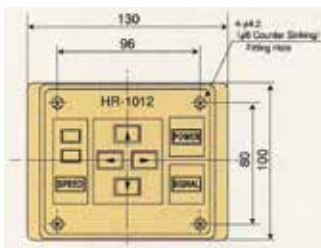

Voltage supply	Power W	Absorption A	Peak Candle power	Dimensions external mm	Dimensions Base mm	Dimensions Control Panel	Weight	Code
12V	55 x 2	10	200.000	232x199x206	120	130 x 100 mm	3,25 Kg	RE 59204
24V	55 x 2	5	160.000	232x199x206	120	130 x 100 mm	3,25 Kg	RE 59205

White cover

RE 59209