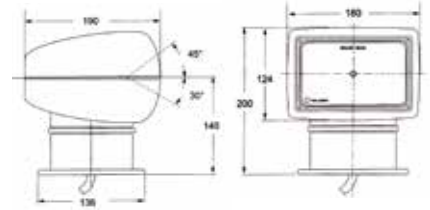

Model	Voltage supply V	Power W	Dimensions beam mm	Dimensions external mm	Dimensions Base mm	Dimensions Control Panel (mm)	Weight Kg	Code
135 SL	12	50	150 x 90	180 x 190 x 200	Ø 136	101,6x63,5x44,5	2,7	RE 58874
135 SL	24	50	150 x 90	180 x 190 x 200	Ø 136	101,6x63,5x44,5	2,7	RE 58999

Replacement sealed beam 12/24V

RE 58999/B