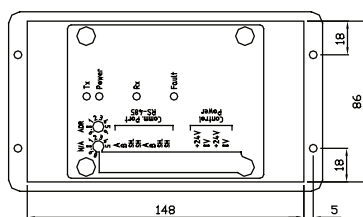

Front

Rear side connections

\*Dimensions for 2000W

Voltage supply	Power W	Housing materials	Range at 1 lux	Light intensity cd	Angle vertical elevation	Angle Rotation Pan	Weight Kg	Code
230 V	1000	Aluminium	6700 mt	40.000.000	+25° up -30° down	L170° R170°	72,5	RE 59230
230 V	1600	Aluminium	7400 mt	52.000.000	+25° up -30° down	L170° R170°	72,5	RE 59231