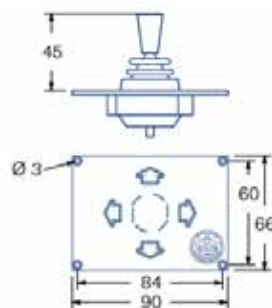

Voltage supply	Power W	Housing materials	Range at 1 lux	Light intensity cd	Angle vertical elevation	Angle Rotation Pan	Weight Kg	Code
230 V	1000	Aluminium	1104 mt	1.220.000	+25°up -25°down	340°	16,6	RE 59224
24 V	250	Aluminium	904 mt	820.000	+25°up -25°down	340°	16,6	RE 59226