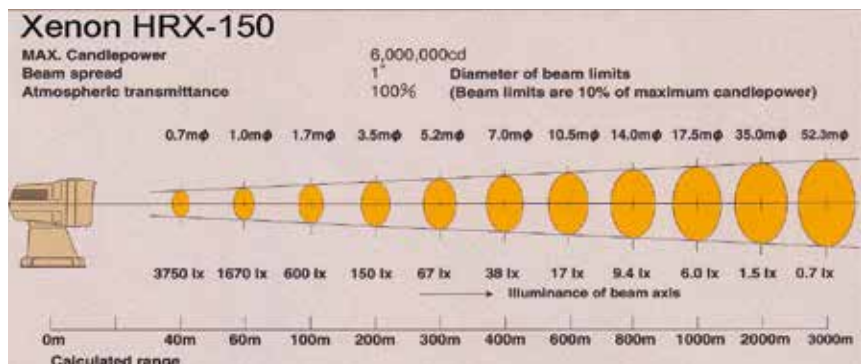

Voltage supply V	Power xenon lamps	Absorption A	Dimensions Beam mm	Peak Candle power	Dimensions external mm	Dimensions Base mm	Dimensions Control Panel (mm)	Weight Kg	Code
24	150 Xenon	8,5	218x150	6.000.000	340x428x375	280	170x135x88,5	23	RE 59220

XENON SPARE BULB 150W

RE 00162