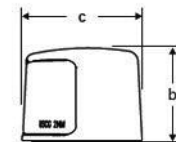

## NAVIGATION LIGHT SERIES 35

RINA approval for small or seagoing vessels with a length less than 20 meters.  
Conform to the standard COLREG 72. Base, bracket or pipe mounting.  
Degree of protection: IP 56. Matt black polycarbonate, reinforced with fibreglass  
Fresnel polycarbonate lent, shock resistant  
Practical lampholder in the lower part.

Approvals: IMO Col Reg 72, RINA, USCG, ABYC A-16, Maritime NZ

**Dimensions:**

a = 90.0mm / 3.54"

b = 38.5mm / 1.52"

c = 50.0mm / 1.97"

Starboard from starboard side

Starboard from top

Starboard from bow