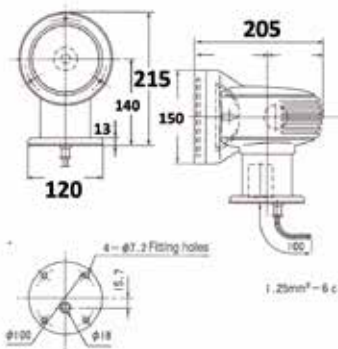

Voltage supply	Power bulb W	Absorption A	Peak candle power	Dimensions external mm	Dimensions Base mm	Dimensions Control mm	Weight Kg	Code
12V	55	5	100000	150x205x215	Ø 120 mm	95x85x75	2,9 Kg	RE 59275
24V	70	3	80000	150x205x215	Ø 120 mm	95x85x75	2,9 Kg	RE 59276

SECONDARY REMOTE CONTROL 12V (included cable)
SECONDARY REMOTE CONTROL 24V (included cable)
REPLACEMENT HALOGEN BULB 12V (55W)
REPLACEMENT HALOGEN BULB 24V (70W)

RE 59277
RE 59278
RE 00173
RE 00174