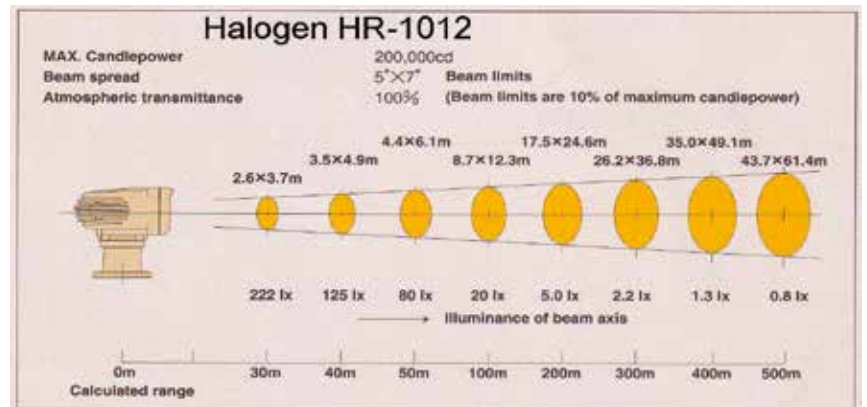

REMOTE CONTROL SEARCHLIGHTS

Heavily anodized aluminium coating housing
All materials are non corrosive
Supplied complete with joystick remote control
High power (200.000 candle). 360° Horizontal rotation
Vertical sweep: 9° up and 17° down
Corrosion resistant parabolic mirror with adjustable focus
Beam spread: Horizontal 7°, Vertical 5°
Degree of protection: IP 56

Voltage supply	Power W	Absorption A	Peak Candle power	Dimensions external mm	Dimensions Base mm	Dimensions Control Panel	Weight	Code
12V	55 x 2	10	200.000	232x199x206	120	130 x 100 mm	3,25 Kg	RE 59204
24V	55 x 2	5	160.000	232x199x206	120	130 x 100 mm	3,25 Kg	RE 59205

White cover

RE 59209