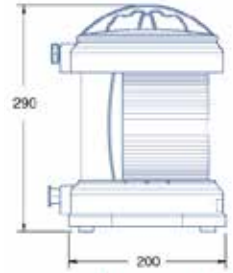

Lens Color	Mounting	Grades	Base	Dimensions mm	Minimum visibility	Lenght Vessel (mt)	Type lampholder	Code
Red	With base	112,5°	Black	200 x 200 x 290 mm	3 N.M	> 20	P 28 s	RE 59187
Green	With base	112,5°	Black	200 x 200 x 290 mm	3 N.M	> 20	P 28 s	RE 59188
White	With base	225°	Black	200 x 200 x 290 mm	6 N.M	> 20	P 28 s	RE 59189
White	With base	135°	Black	200 x 200 x 290 mm	3 N.M	> 20	P 28 s	RE 59190
White 360°	With base	360°	Black	200 x 200 x 290 mm	3 N.M	> 20	P 28 s	RE 59191
Red 360°	With base	360°	Black	200 x 200 x 290 mm	3 N.M	> 20	P 28 s	RE 59192
Green 360°	With base	360°	Black	200 x 200 x 290 mm	3 N.M	> 20	P 28 s	RE 59193
Yellow 360°	With base	360°	Black	200 x 200 x 290 mm	3 N.M	> 20	P 28 s	RE 59194