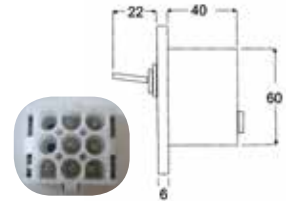

Voltage supply	Power	Dimensions beam mm	Dimensions external mm	Dimensions Base mm	Dimensions Control Panel mm	Weight	Code
12 V	55 W	130	165 x 220 x 230	Ø 120	122 x 92 x 40	2,5 Kg	RE 58806
24 V	55 W	130	165 x 220 x 230	Ø 120	122 x 92 x 40	2,5 Kg	RE 58807

Replacement sealed beam 12V
Replacement sealed beam 24V

RE 00102
RE 00103