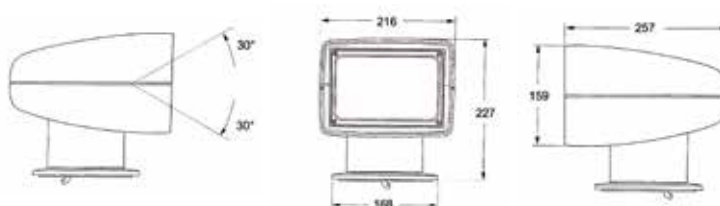

REMOTE CONTROL SEARCHLIGHT

A high performance searchlight for medium sized boat
Tough white Lexan housing and base
Supplied complete with joystick remote control
Complete with 4,5 mt cable
Easily replaced halogen sealed beam delivers 175000 candle power
Full 360° horizontal rotation, 60° vertical sweep
Absorption: 12V - 4A; 24V - 2A